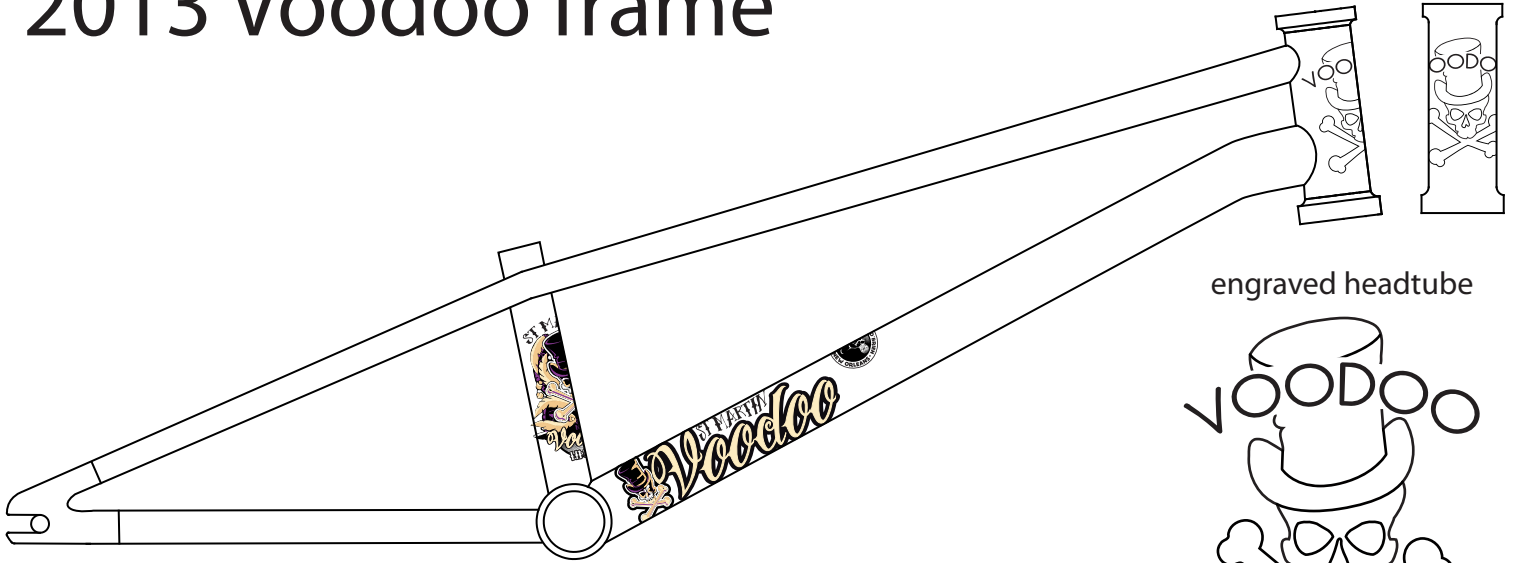

2013 Voodoo frame

engraved headtube

downtube

logo

seattube